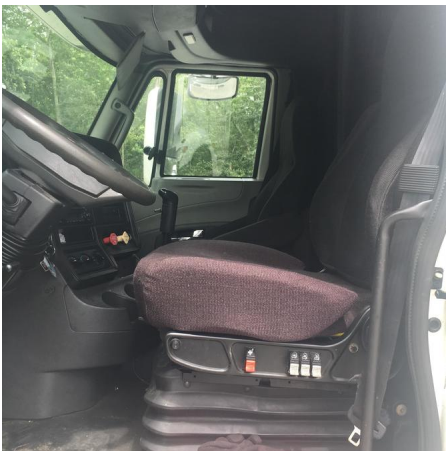

Heavy Equipment

Inspection Date Aug 1, 2018 11:54 am CDT

Job # 1454 8176

Ordered Jul 16, 2018 11:42 am CDT

Delivered Aug 1, 2018 11:59 am CDT

Country US

Crack in the passenger side

Media - Interior Condition Photos

Delivered Aug 1, 2018 11:59 am CDT

Country US

Sleeper Cab/Rear Interior 1 (if applicable)

Sleeper Cab/Rear Interior 2 (if applicable)

Passenger Side Interior Full View

Operating Condition

What is the condition of the Interior?